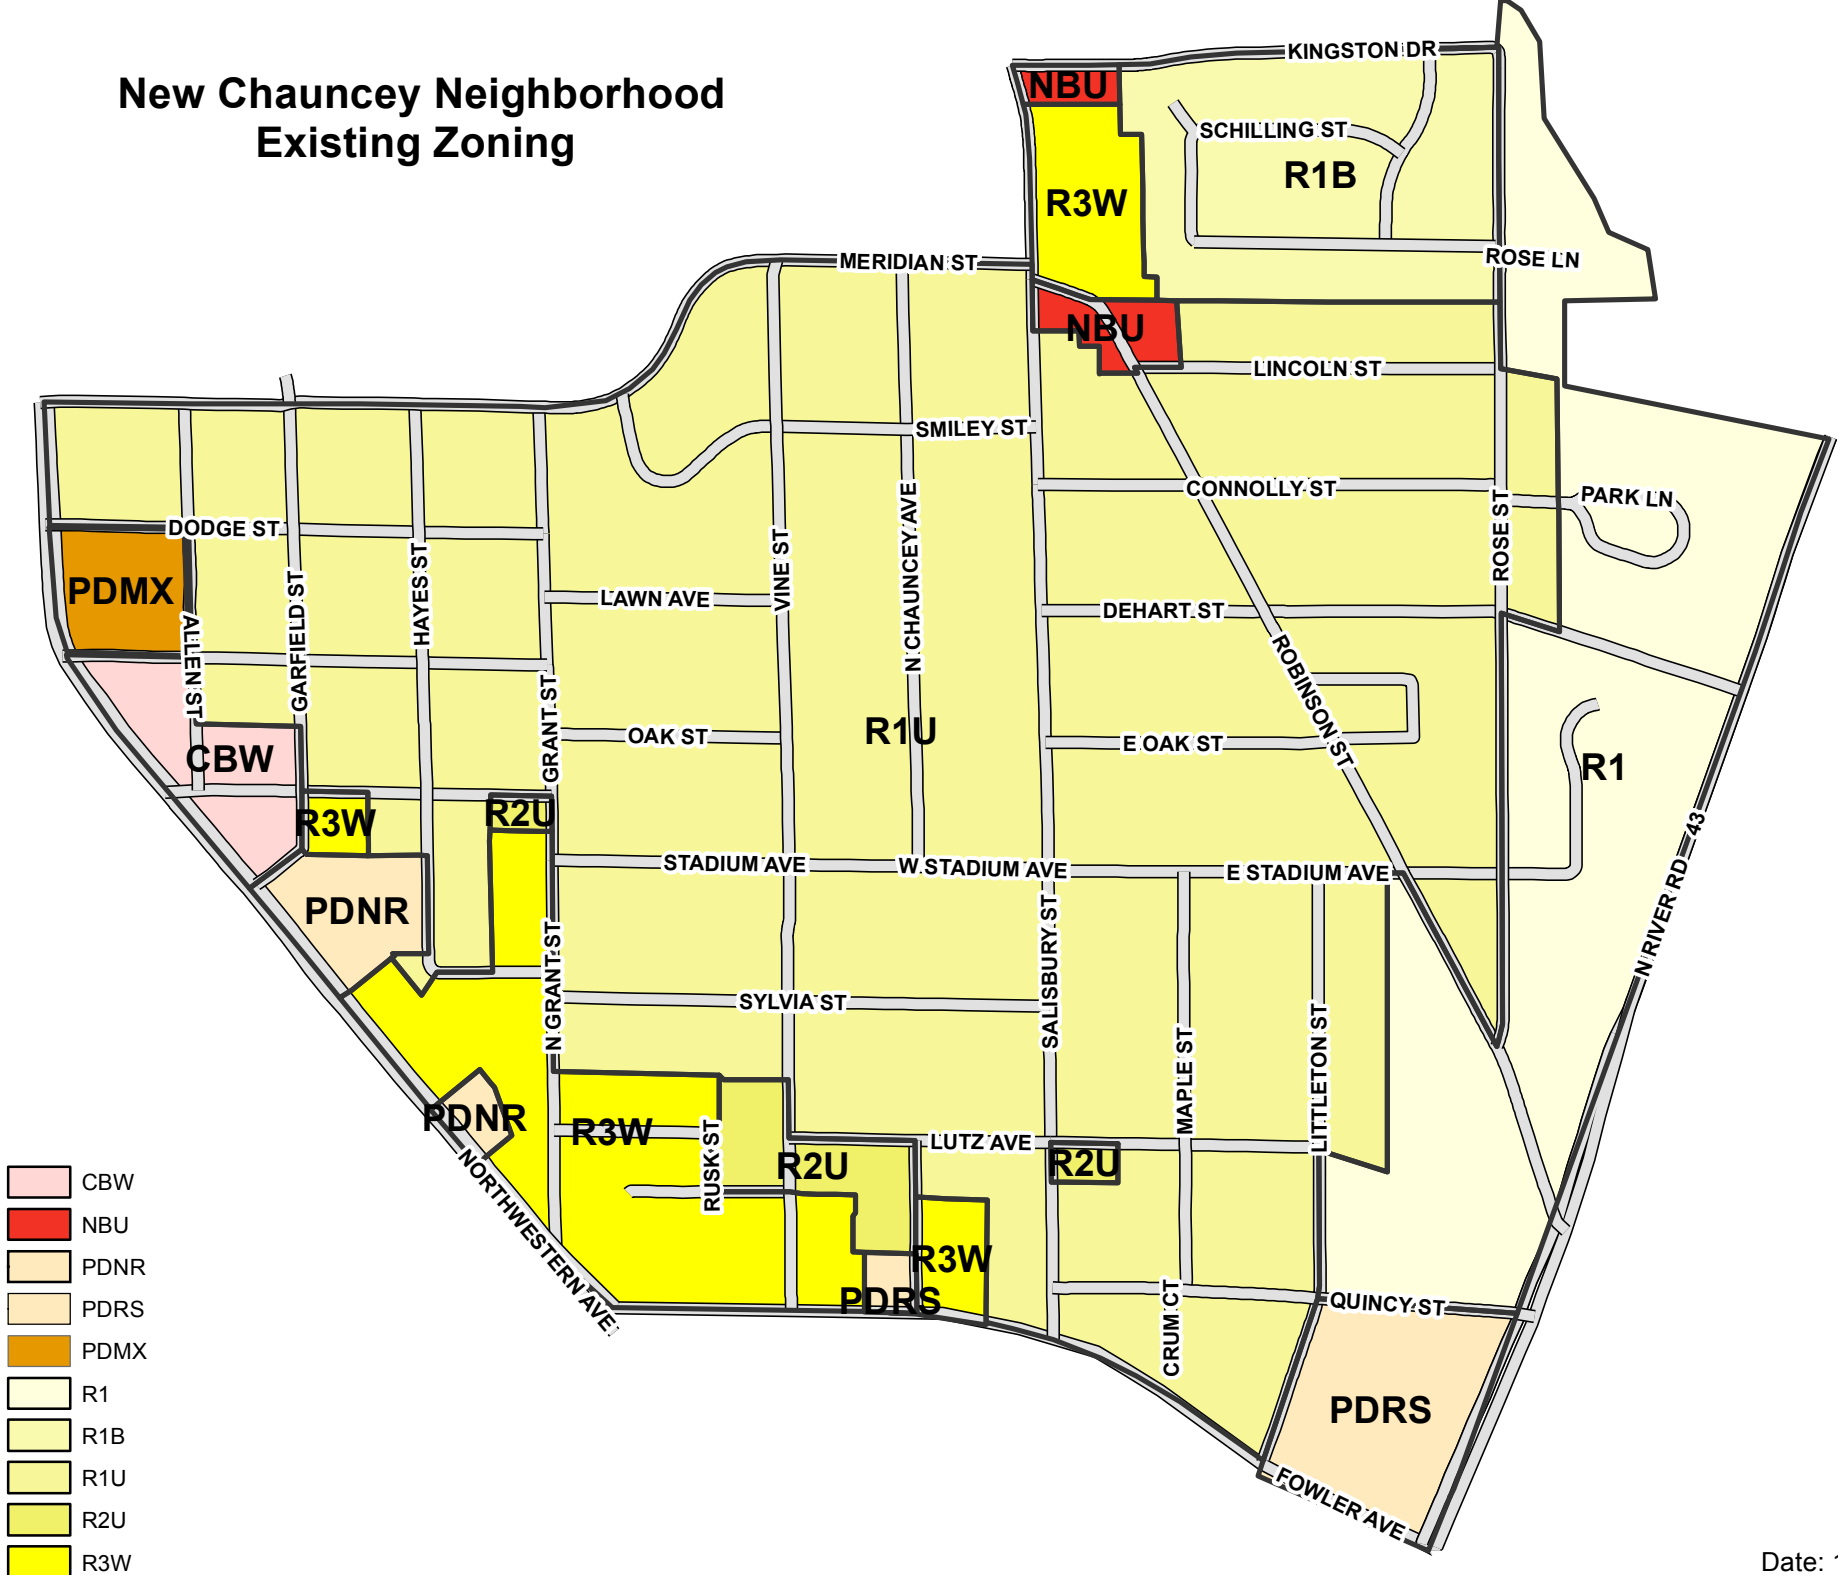

New Chauncey Neighborhood Existing Zoning

- CBW
- NBU
- PDNR
- PDRS
- PDMX
- R1
- R1B
- R1U
- R2U
- R3W